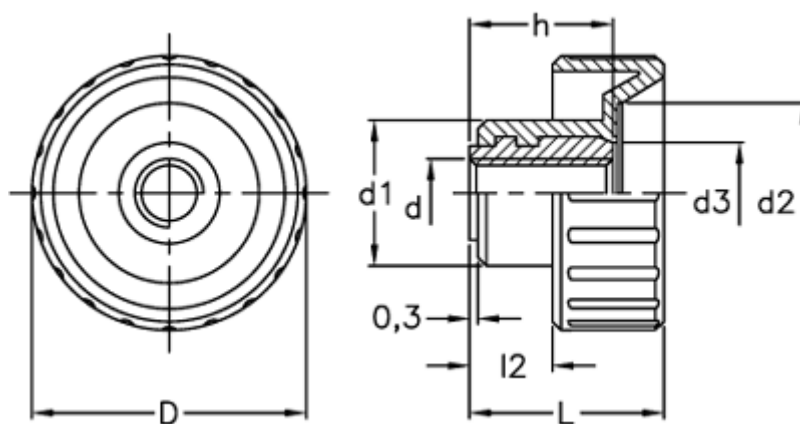

Data Sheet

Article number: 2302006731

Description: E+G Fluted grip knob
BT.32 FP-M8

Measures

d	= 32
d1	= 17
d2	= 21
d3	= 10
d 6H	= M8
h	= 15
L	= 22.0
l2	= 9.0